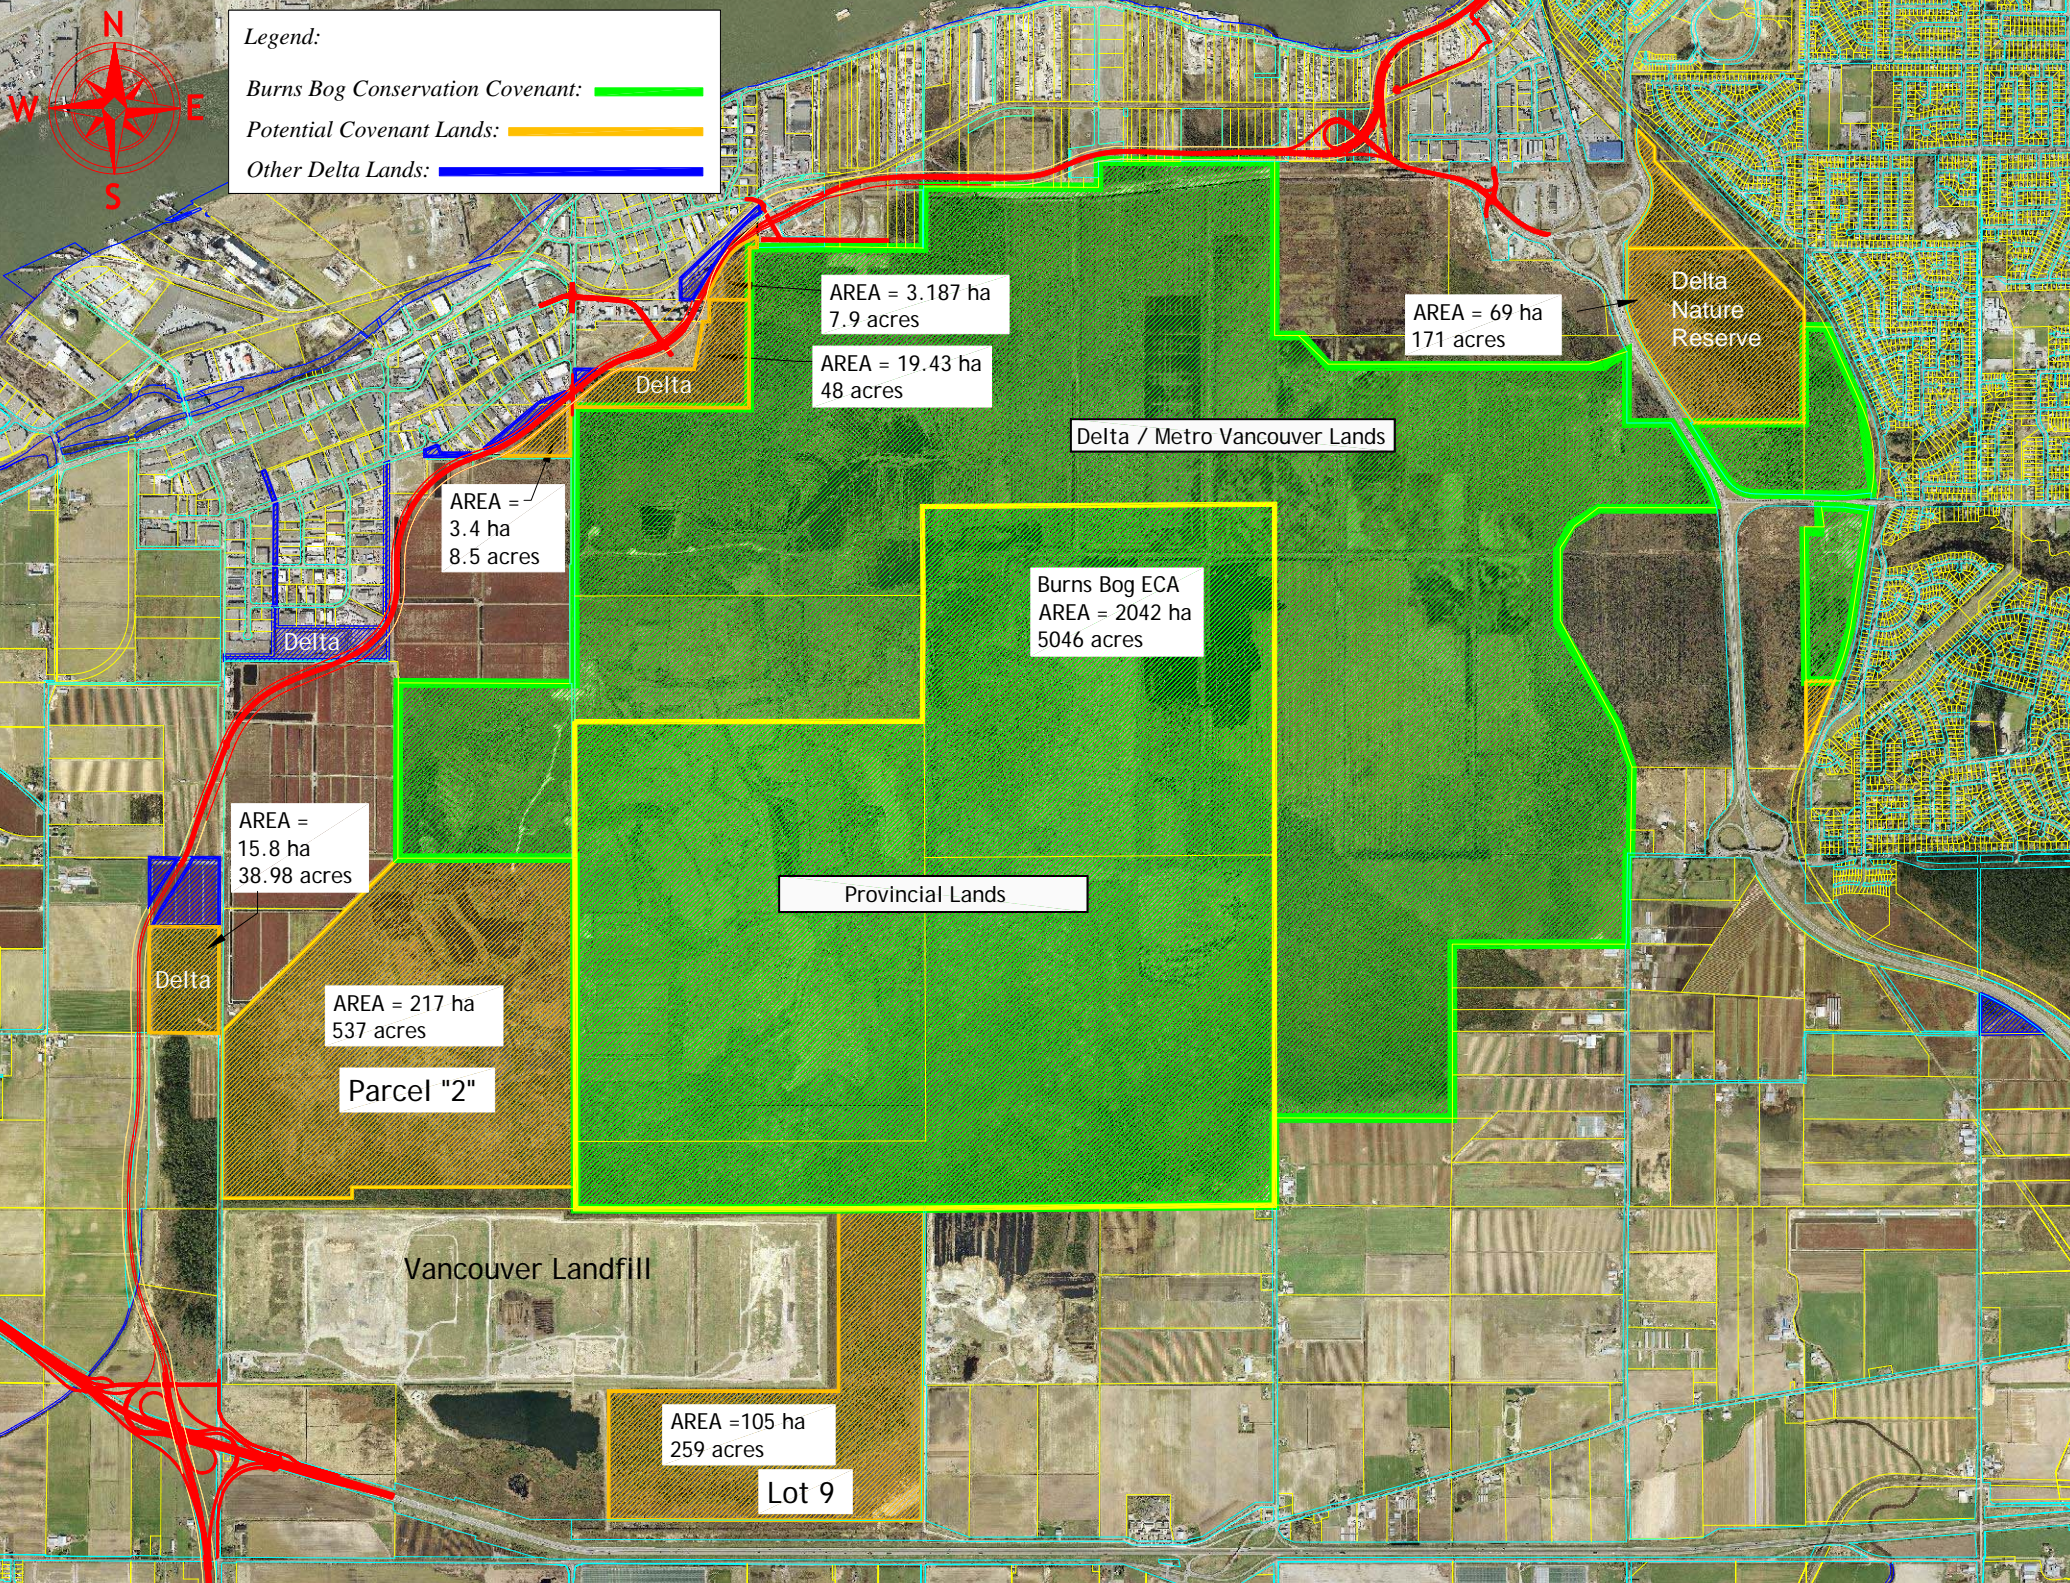

Legend:
Burns Bog Conservation Covenant: —
Potential Covenant Lands: —
Other Delta Lands: —

AREA = 3.187 ha
7.9 acres

AREA = 19.43 ha
48 acres

AREA = 69 ha
171 acres

AREA =
3.4 ha
8.5 acres

Burns Bog ECA
AREA = 2042 ha
5046 acres

AREA =
15.8 ha
38.98 acres

AREA = 217 ha
537 acres

Parcel "2"

AREA = 105 ha
259 acres

Lot 9

Delta Nature Reserve

Delta / Metro Vancouver Lands

Provincial Lands

Vancouver Landfill